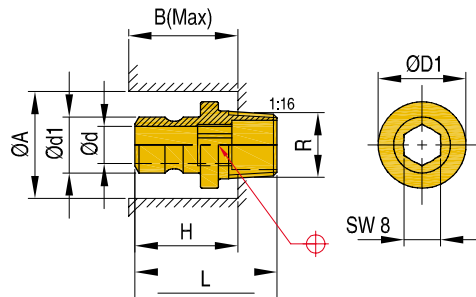

## AEM MALE WATER CONNECTORS

Our Code:	R	d1	d	L	A	B	H	SW	DME Code:
<b>Series N6:</b>									
AEM06-1/8	1/8"BSPT	9.4	6	24.0	22	18	17	13	N618A
AEM06-1/4	1/4"BSPT	9.4	6	29.0	26	20	19	16	N614A
AEM06-3/8	3/8"BSPT	9.4	6	30.0	30	22	21	19	N638A
<b>Series N9:</b>									
AEM09-1/8	1/8"BSPT	13.5	9	30.0	26	26	25	14	N918A
AEM09-1/4	1/4"BSPT	13.5	9	34.0	26	26	25	16	N914A
AEM09-3/8	3/8"BSPT	13.5	9	34.0	30	28	26	19	N938A
AEM09-1/2	1/2"BSPT	13.5	9	39.0	37	28	26	24	N912A
<b>Series N16:</b>									
AEM16-1/2	1/2"BSPT	19.9	16	44.0	37	38	37	22	N1612A
AEM16-3/4	3/4"BSPT	19.9	16	45.0	38	40	38	29	N1634A

## AEH FEMALE WATER CONNECTORS

Our Code:	Rp	d1	d	L	SW	DME Code:
<b>Series N6:</b>						
AEH06-1/8	1/8"BSP	9.4	6	28.0	13	N618I
AEH06-1/4	1/4"BSP	9.4	6	32.0	16	N614I
AEH06-3/8	3/8"BSP	9.4	6	31.0	19	N638I
<b>Series N9:</b>						
AEM09-1/4	1/4"BSP	13.5	9	37.0	16	N914I
AEM09-3/8	3/8"BSP	13.5	9	39.0	19	N938I
AEM09-1/2	1/2"BSP	13.5	9	46.0	24	N912I