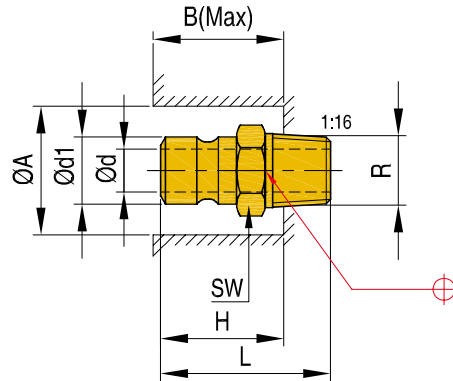

## AEM MALE WATER CONNECTORS

Our Code:	R	d1	d	L	A	B	H	SW	DME Code:
<b>Series N6:</b>									
AEM06-1/8	1/8"BSPT	9.4	6	24.0	22	18	17	13	N618A
AEM06-1/4	1/4"BSPT	9.4	6	29.0	26	20	19	16	N614A
AEM06-3/8	3/8"BSPT	9.4	6	30.0	30	22	21	19	N638A
<b>Series N9:</b>									
AEM09-1/8	1/8"BSPT	13.5	9	30.0	26	26	25	14	N918A
AEM09-1/4	1/4"BSPT	13.5	9	34.0	26	26	25	16	N914A
AEM09-3/8	3/8"BSPT	13.5	9	34.0	30	28	26	19	N938A
AEM09-1/2	1/2"BSPT	13.5	9	39.0	37	28	26	24	N912A
<b>Series N16:</b>									
AEM16-1/2	1/2"BSPT	19.9	16	44.0	37	38	37	22	N1612A
AEM16-3/4	3/4"BSPT	19.9	16	45.0	38	40	38	29	N1634A

## AEH FEMALE WATER CONNECTORS

Our Code:	Rp	d1	d	L	SW	DME Code:
<b>Series N6:</b>						
AEH06-1/8	1/8"BSP	9.4	6	28.0	13	N618I
AEH06-1/4	1/4"BSP	9.4	6	32.0	16	N614I
AEH06-3/8	3/8"BSP	9.4	6	31.0	19	N638I
<b>Series N9:</b>						
AEM09-1/4	1/4"BSP	13.5	9	37.0	16	N914I
AEM09-3/8	3/8"BSP	13.5	9	39.0	19	N938I
AEM09-1/2	1/2"BSP	13.5	9	46.0	24	N912I