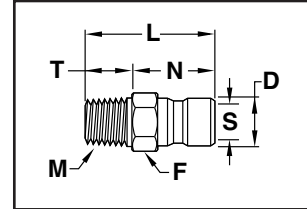

Material: Brass

Order Code	M BSPT	D	L	N	S	T	F
AEM 1/8-251-BSPT	1/8"	9	26	16	6	12	13
AEM 1/4-252-BSPT	1/4"						16
AEM 1/4-352-BSPT	1/4"	13	32	20	9	12	13
AEM 3/8-353-BSPT	3/8"						13

200 Series			
6 mm Flow (1/4")			
Order Code	M NPT	Inner Dia.	L
AEH 1/16-250F	1/16"	6	25
AEH 1/8-251F	1/8"		
AEH 1/4-252F	1/4"		32
AEH 3/8-253F	3/8"		35

300 Series			
9 mm Flow (3/8")			
Order Code	M NPT	Inner Dia.	L
AEH 1/8-351F	1/8"	8.5	25
AEH 1/4-352F	1/4"		
AEH 3/8-353F	3/8"	9	40
AEH 1/2-354F	1/2"		44

500 Series			
13 mm Flow (1/2")			
Order Code	M NPT	Inner Dia.	L
AEH 1/8-551F	1/8"	8.5	32
AEH 1/4-552F	1/4"		
AEH 3/8-553F	3/8"	14	44
AEH 1/2-554F	1/2"		