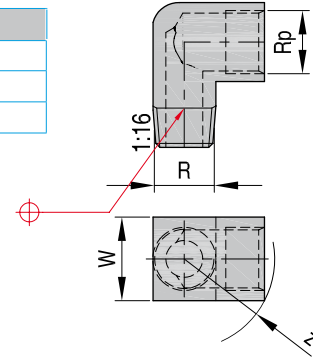

90° BSP Elbows

Mat.: Brass

200 / 300 / 500 - 90°

REF	R	Rp	W	Z
(AEB 06-1/8-90) 200 - 90 / BSP	1/8" BSPT	1/8" BSP	13	13
(AEB 09-1/4-90) 300 - 90 / BSP	1/4" BSPT	1/4" BSP	18	18
500 - 90 / BSP	1/2" BSPT	1/2" BSPT	26	27

45° BSP Elbows

Mat.: Brass

200 / 300 / 500 - 45°

REF	R	Rp	W	Z
(AEB 06-1/8-45) 200 - 45 / BSP	1/8" BSPT	1/8" BSP	13	13
(AEB 09-1/4-45) 300 - 45 / BSP	1/4" BSPT	1/4" BSP	18	18
500 - 45 / BSP	1/2" BSPT	1/2" BSPT	24	23